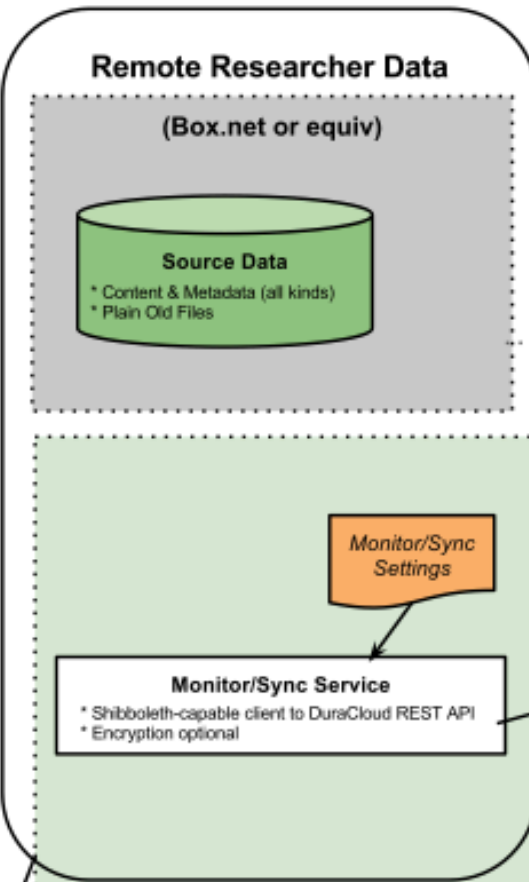

**DfR Architecture Strawman**  
 January 3rd  
 See <https://wiki.duraspace.org/x/2YHYAQ>

Shibboleth IdP