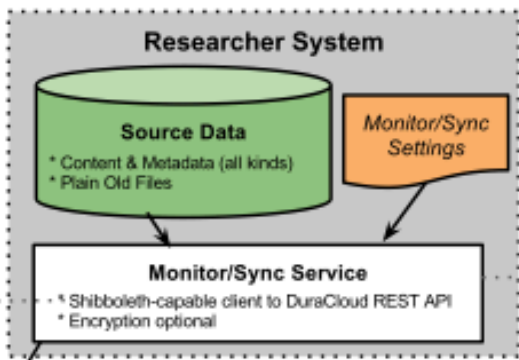

**DfR Architecture Strawman**  
 January 3rd  
 See <https://wiki.duraspace.org/x/2YHYAQ>

Shibboleth IdP